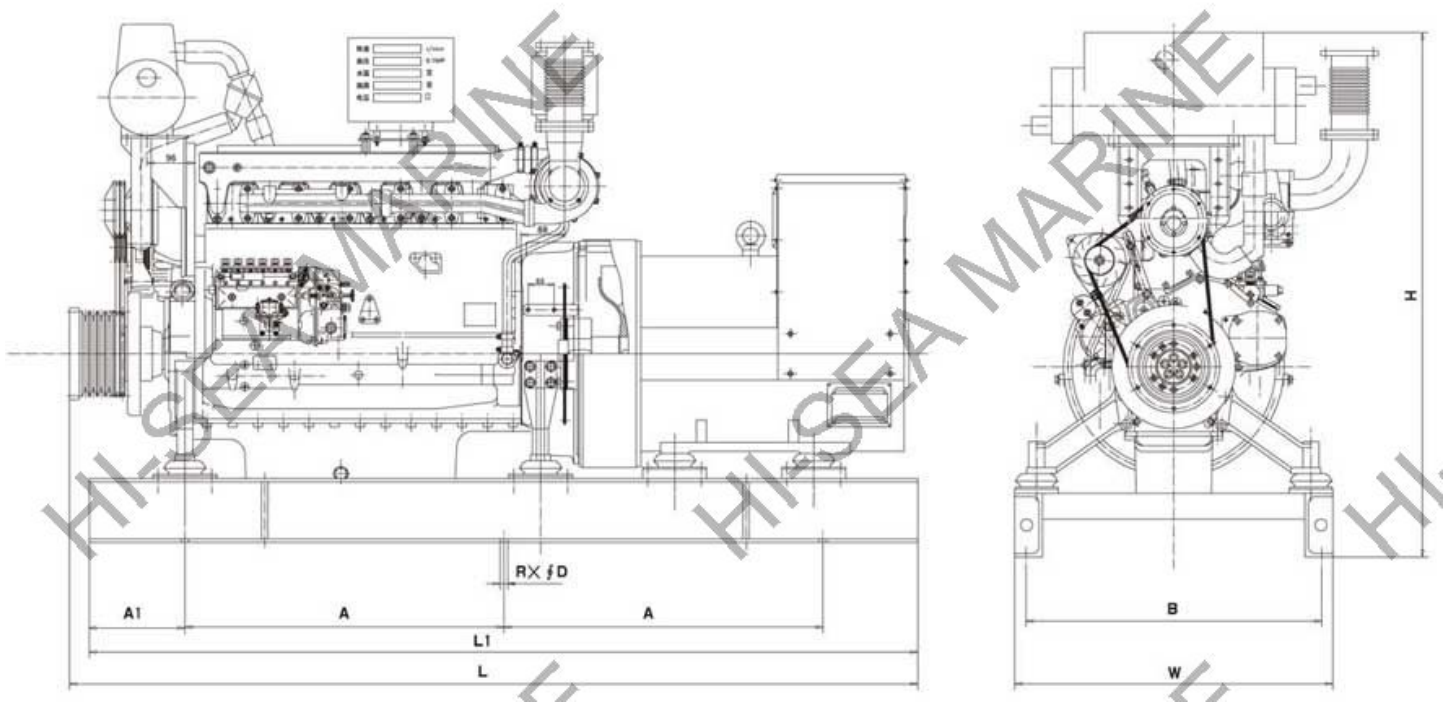

DEUTZ marine diesel generator drawing