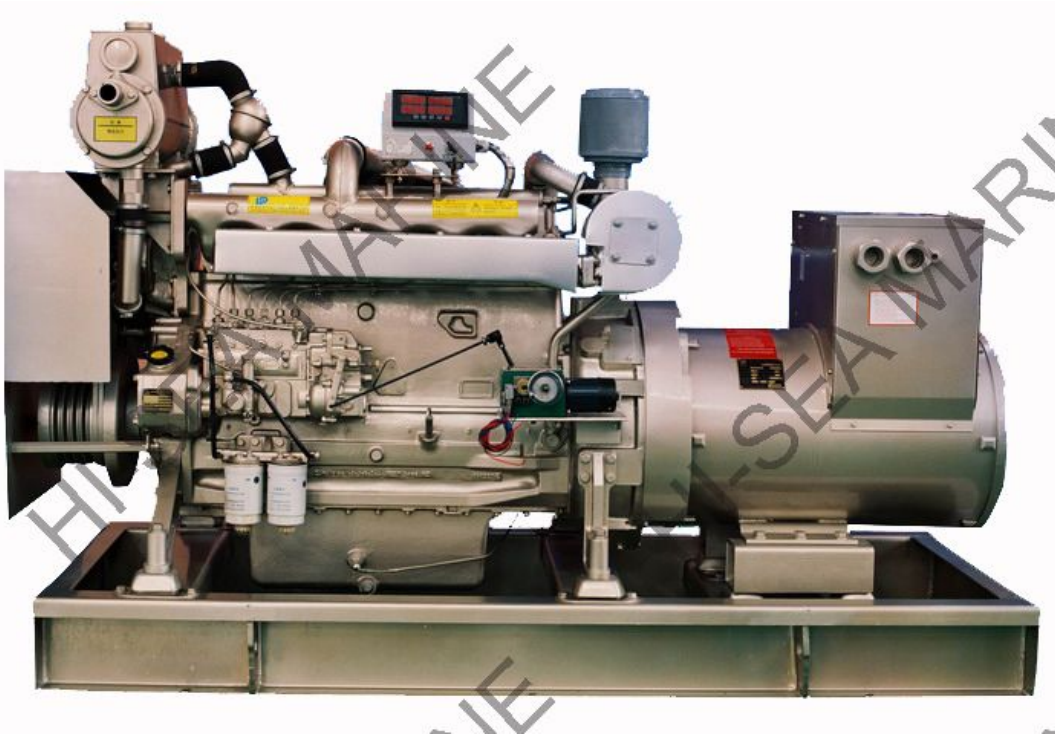

## DEUTZ marine generator set

### DEUTZ marine generator set features:

1. Power range 50KVA-150KVA (40Kw-120Kw)
2. 50HZ/1500RPM and 60HZ/1800RPM
3. Powered by DEUTZ engine coupled with Marathon Alternator, SUNVIM, Stamford, Siemens alternator are optional
4. EIAPP (Nox) certificate
5. CCS, BV, RRR, ISO, CE approved
6. All qualified generator sets are subjected to a comprehensive performance test which includes 25% load, 50% load, 75% load, 100% load, 110% load and to check, verify that all control systems, alarm and shut-down protection.

200kw DEUTZ marine generator set

STAMFORD alternator

DEUTZ marine diesel generator drawing

Silent type DEUTZ marine generator set

**Chongqing Hi-Sea Marine Equipment Import&Export Co.,Ltd.**

**Address:** 20-5,General Chamber of Commerce Building, No.2 Hongjin Street, Yubei District, Chongqing, China