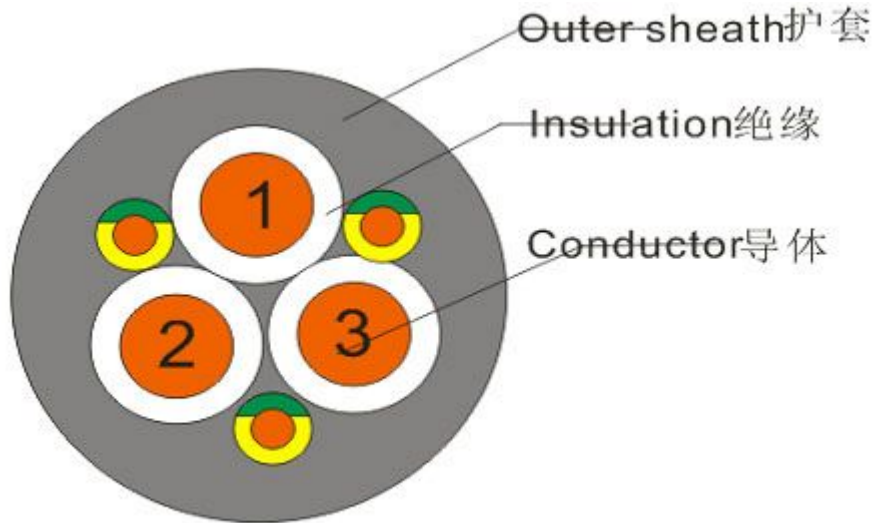

NSSHOU Construction

Conductor:Stranded tinned copper comply with IEC 60228/VDE 0295 Class 5

Insulation:EPR

Color code:comply with VDE 0293,cores more than 7 are printed number

Sheath:Chloroprene rubber

Sheath Color:Yellow