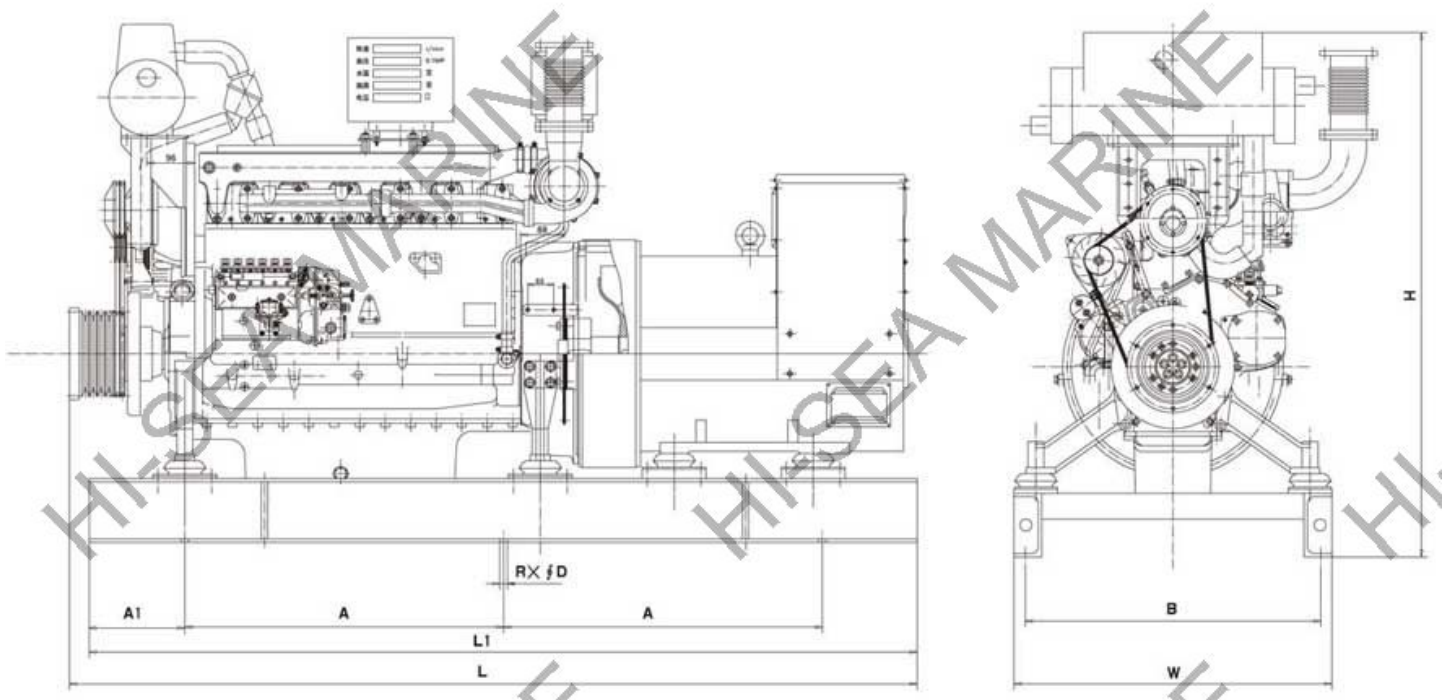

DEUTZ marine diesel generator drawing

Chongqing Hi-Sea Marine Equipment Import&Export Co.,Ltd.

Address: 20-5,General Chamber of Commerce Building, No.2 Hongjin Street, Yubei District, Chongqing, China

Email: machine@hiseamarine.com mitang0708@foxmail.com **Skype:** cncqtang **QQ:** 2278612160

TEL: +86-23-67032301 **FAX:**+86-23-67955123 **Mobile:** +86-18108354610 **Post Code:**401147

Website: www.hiseamarine.com www.chinahisea.com