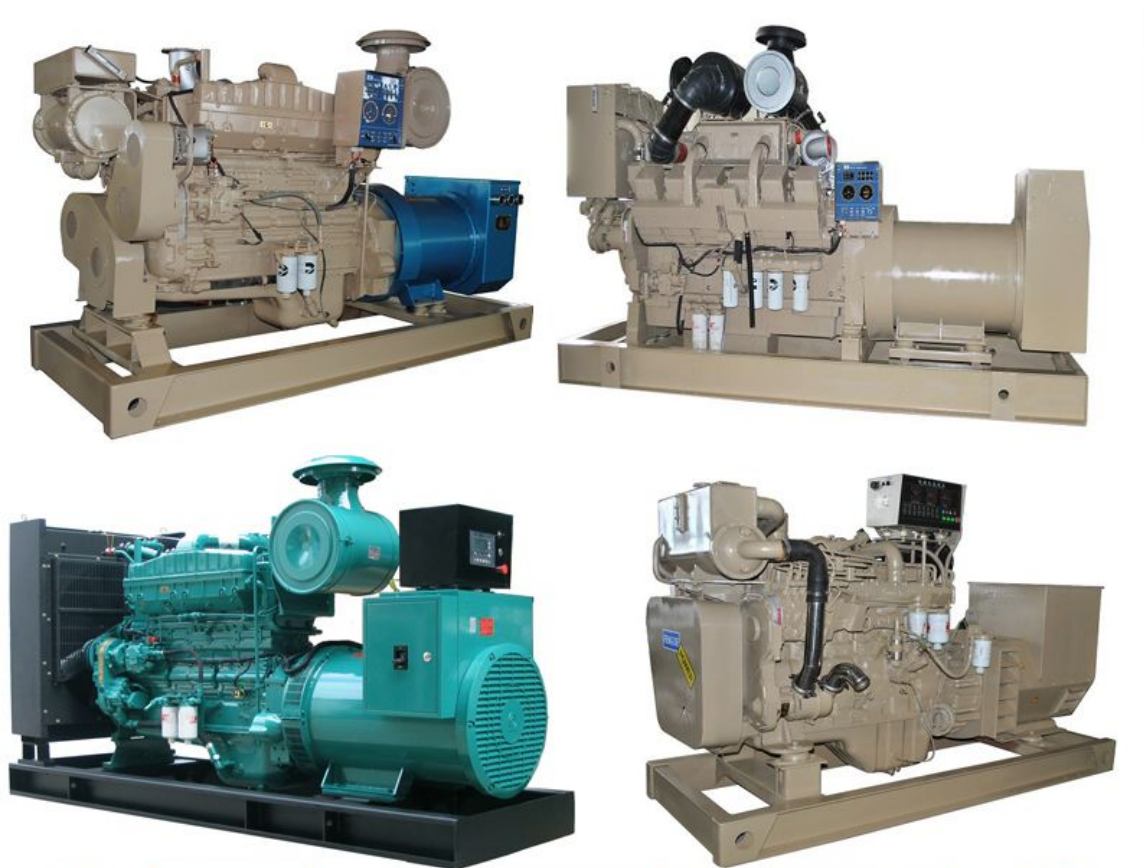

# Cummins Marine Diesel Generator Set

## Cummins Marine Diesel Generator Set Features:

1. Engine:Cummins  
Engine is selected from Cummins B,C,L series diesel engine of Dongfeng Cummins generator co.,ltd, and Cummins M,N,K series of Chongqing Cummins generator co.,ltd..
2. Alternator: Optional LeroySomer,Stamford,Marathon,siemens,Sunvim and other well-known domestic brand motor.
3. Power:30kw-1500kw.
4. Speed:1500rpm/1800rpm, Frequency:50HZ/60HZ.
5. IMO Tier II ,IMO Tier I .
6. Certificate:CCS,BV,ABS,GL,LR,RS,NK,KR,CE.
7. The CUMMINS marine diesel generator is the ideal power of shipping,such as main power or stand-by emergency power.
8. With reasonable structure,excellent performance,easy maintenance and other notable features.
9. International Warranty Service,Perfect services net work all over the world.
10. Low fuel consumption,low cost.

200kw cummins with Leroy-Somer marine diesel generator set

100kw Cummins with Stamford marine diesel generator set

50kw cummins marine diesel generator set

600kw cummins with Marathon marine diesel generator set